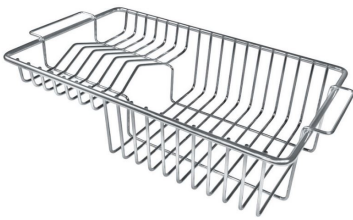

Deep bowls This bowls reach an important depth, over 20 cm, thanks to the advanced production technology, that can be offer great capiciency and praticity in all the washing operations.

Double mixer hole The large tap counter is already fitted with a series of 2 tap holes. In the second hole it is possible to install the remote control of the automatic drain or, alternatively, a practical soap dispenser.

Small radius Bowls with squared shapes with a modern design and an increased capacity, for a minimal aesthetics connected with an extreme praticity.

TECHNICAL DATA

OPTIONAL ACCESSORIES

Cestello inox 8612 000

Glass chopping board 8631 300

HPDE Chopping board 8657 001

HPDE Twin chopping board 8644 101

Iroko-wood chopping board with stainless steel colander 8644 042

Iroko-wood sliding chopping board 8644 041

Iroko-wood twin chopping board
8644 004

Stainless steel colander 8154 000

Stainless steel plate rack 8100 154

Stainless steel plate rack 8100 201

Stainless steel plate rack 8100 303

White bowl 8153 100

Graters kit with ring-holder and
food collection tray 8159 101