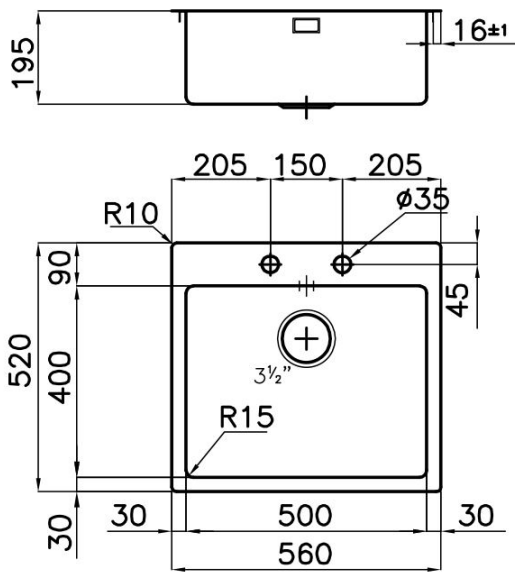

TECHNICAL DATA