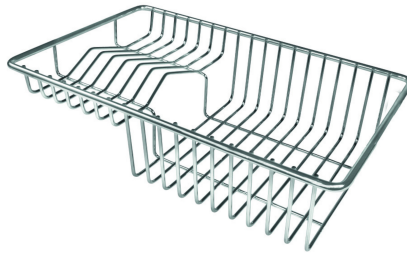

Deep bowls This bowls reach an important depth, over 20 cm, thanks to the advanced production technology, that can be offer great capiciency and praticity in all the washing operations.

Double mixer hole The large tap counter is already fitted with a series of 2 tap holes. In the second hole it is possible to install the remote control of the automatic drain or, alternatively, a practical soap dispenser.

Small radius Bowls with squared shapes with a modern design and an increased capacity, for a minimal aesthetics connected with an extreme praticity.

TECHNICAL DATA

OPTIONAL ACCESSORIES

Cestello inox 8612 000

Glass chopping board 8631 300

HPDE Chopping board 8657 001

HPDE Twin chopping board 8644 101

Iroko-wood chopping board with stainless steel colander 8644 042

Iroko-wood sliding chopping board 8644 041

Iroko-wood twin chopping board
8644 004

Stainless steel colander 8154 000

Stainless steel plate rack 8100 154

Stainless steel plate rack 8100 201

Stainless steel plate rack 8100 303

White bowl 8153 100

Graters kit with ring-holder and
food collection tray 8159 101