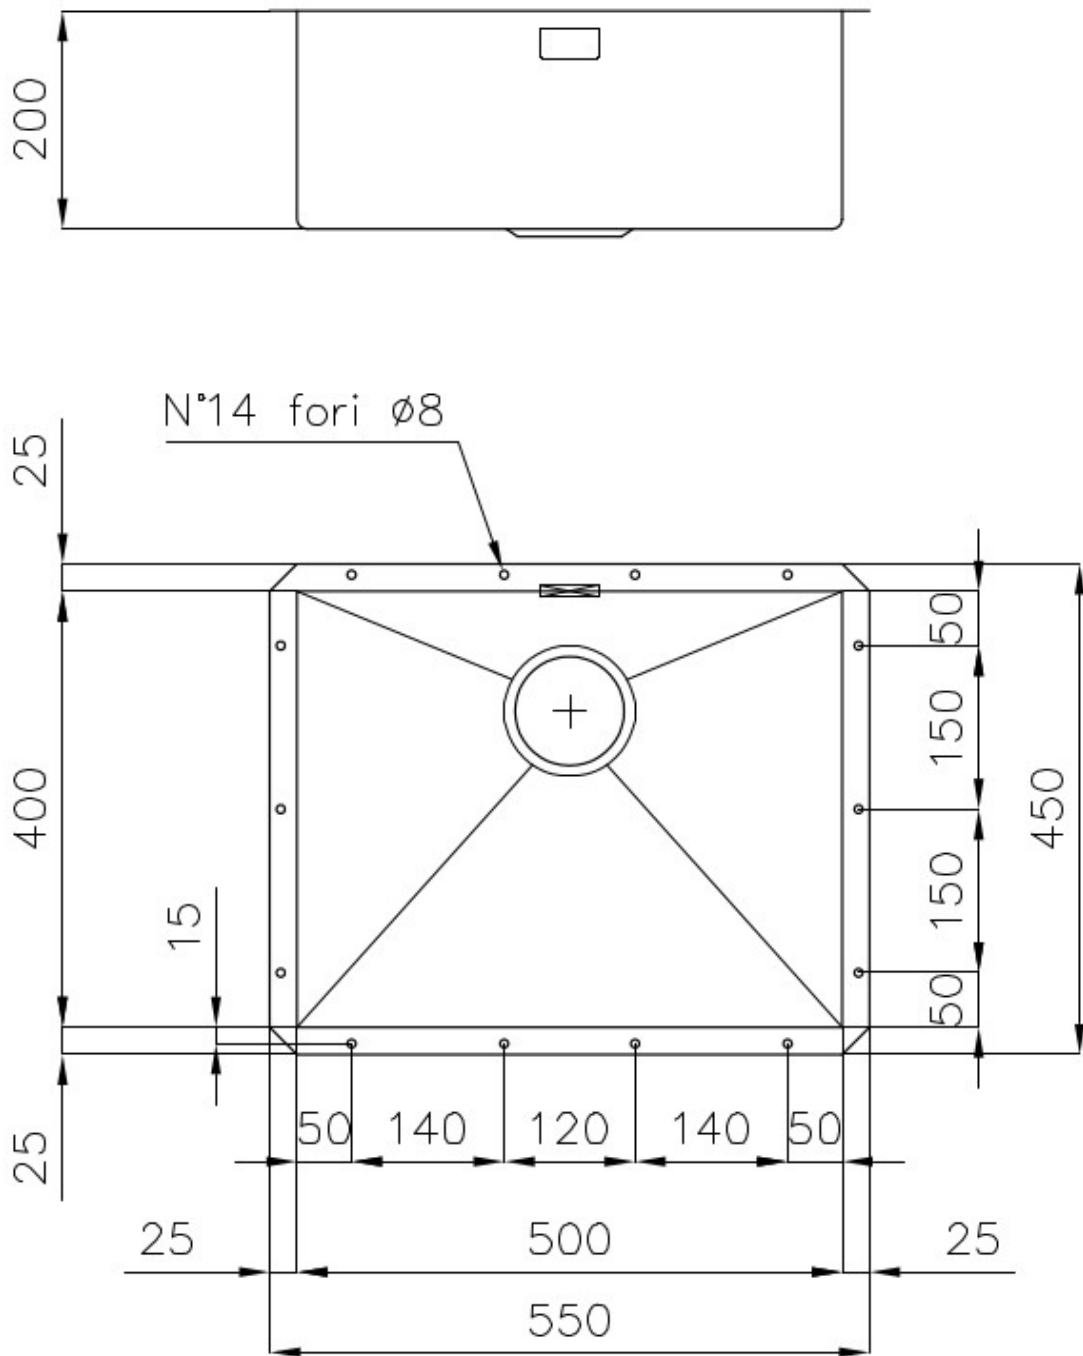

Sink Quadra

Kitchen Sinks

Code: 1215 850

DETAILS

Edge/Installation Type	Undermount
Finish	Foster brushed
Material	AISI 304 stainless steel
Texture	Brushed in line
Base	60 cm
Dimensions	550x450 mm
Standard fittings	Fixing hooks, gasket, drain, overflow and siphon, boxed packing
Mixer holes	No standard holes
Built-in hole	500x400 mm

Drainer No

Width 55 cm

Bowl dimension 500x400mm

Number of bowls 1 bowl

Waste fitting 3,5" drain

FEATURES

Basket 3,5" waste fitting The drain is equipped with a large 3.5" drain, with the practical basket cap that prevents the discharge of solid parts.

Deep bowls This bowls reach an important depth, over 20 cm, thanks to the advanced production technology, that can be offer great capiciency and practicity in all the washing operations.

Diamond-shape bottom The draining of water is an important feature in a sink, and it's always taken good care of in Foster products. In the bent-welded sinks, which would have a flat bottom, the proper draining is guaranteed by the elegant beveling, which helps the water flow.

Squared bowls - 0/9 radius The square bowls of Foster have perfectly squared vertical edges, while those on the bottom have a small radius of 9 mm that facilitates cleaning operations.

TECHNICAL DATA

GALLERY