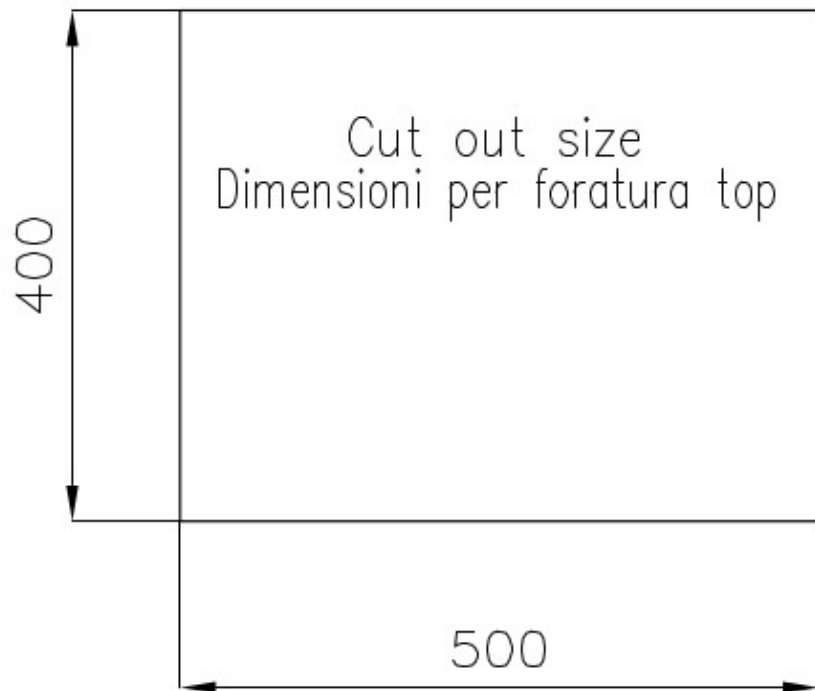

Drainer No

Width 55 cm

Bowl dimension 500x400mm

Number of bowls 1 bowl

Waste fitting 3,5" drain

FEATURES

Basket 3,5" waste fitting The drain is equipped with a large 3.5" drain, with the practical basket cap that prevents the discharge of solid parts.

High thickness 1mm thick steel. A significant thickness, which guarantees the maximum sturdiness and durability.

Inclined recess A deep and inclined recess houses the burners and grigs, allowing to create a single work surface. The inclination also makes it extremely easy to clean the edges.

Squared bowls - 0/9 radius The square bowls of Foster have perfectly squared vertical edges, while those on the bottom have a small radius of 9 mm that facilitates cleaning operations.

TECHNICAL DATA

GALLERY