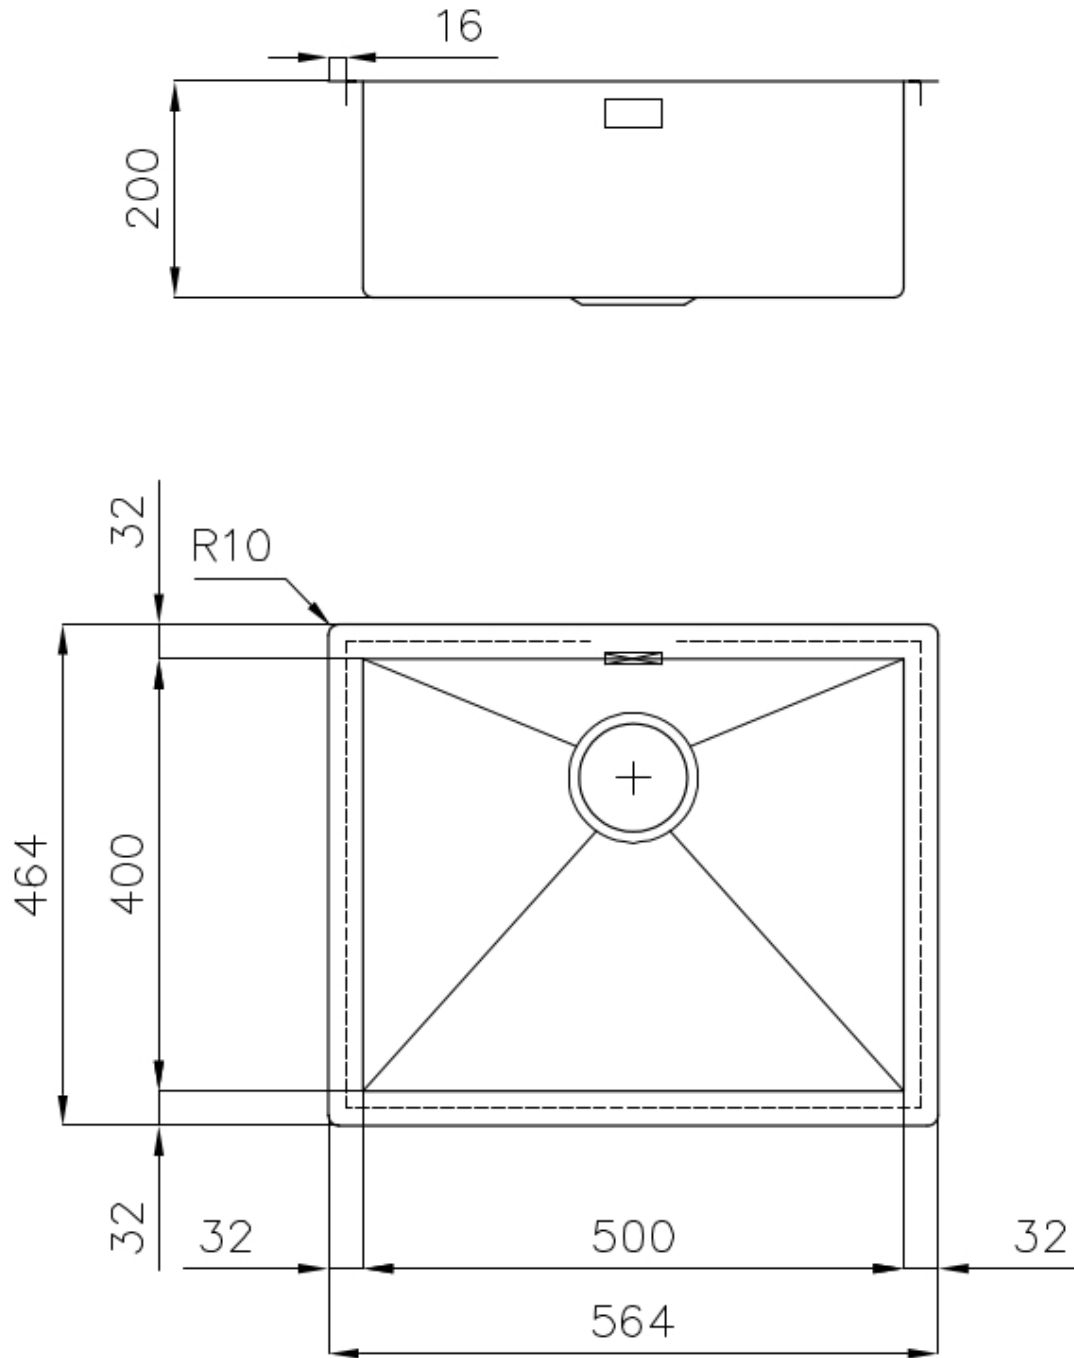

Sink Quadra

Kitchen Sinks

Code: 1215 050

DETAILS

Edge/Installation Type	Flush-mount Top-mount
Finish	Foster brushed
Material	AISI 304 stainless steel
Texture	Brushed in line
Base	60 cm
Dimensions	564x464 mm
Standard fittings	Fixing hooks, gasket, drain, overflow and siphon, boxed packing
Mixer holes	No standard holes
Built-in hole	View technical data sheet

Drainer No

Width 56 cm

Bowl dimension 500x400mm

Number of bowls 1 bowl

Waste fitting 3,5" drain

FEATURES

Basket 3,5" waste fitting The drain is equipped with a large 3.5" drain, with the practical basket cap that prevents the discharge of solid parts.

Deep bowls This bowls reach an important depth, over 20 cm, thanks to the advanced production technology, that can be offer great capiciency and practicity in all the washing operations.

Diamond-shape bottom The draining of water is an important feature in a sink, and it's always taken good care of in Foster products. In the bent-welded sinks, which would have a flat bottom, the proper draining is guaranteed by the elegant beveling, which helps the water flow.

Squared bowls - 0/9 radius The square bowls of Foster have perfectly squared vertical edges, while those on the bottom have a small radius of 9 mm that facilitates cleaning operations.

TECHNICAL DATA

Lavello serie Quadra cod. 1215/050