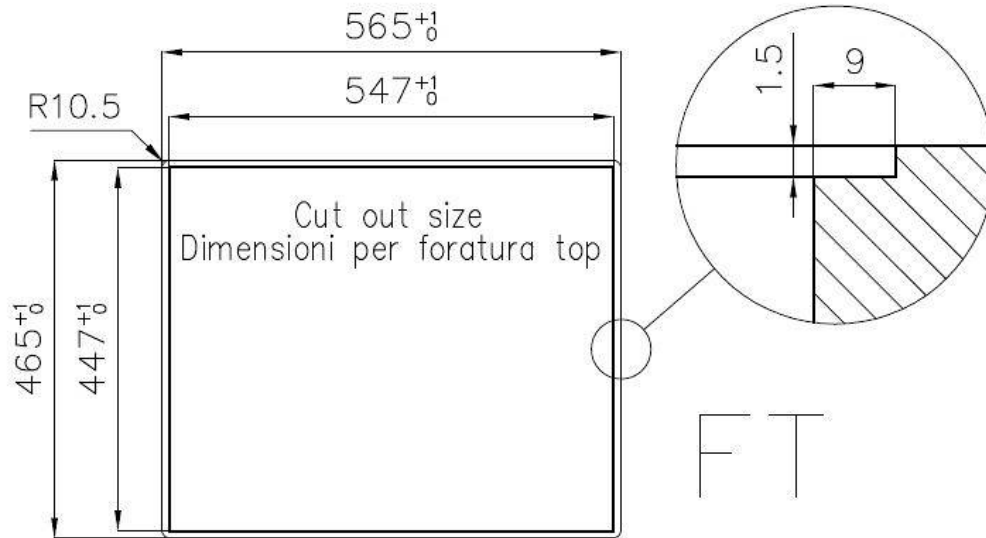

Drainer No

Width 56 cm

Bowl dimension 500x400mm

Number of bowls 1 bowl

Waste fitting 3,5" drain

FEATURES

Basket 3,5" waste fitting The drain is equipped with a large 3.5" drain, with the practical basket cap that prevents the discharge of solid parts.

High thickness 1mm thick steel. A significant thickness, which guarantees the maximum sturdiness and durability.

Perimetral overflow The overflow is always a security on the Foster sinks that prevents the overflow of water in case of oversights. The perimeter drain solution improves aesthetics thanks to its square and essential shape.

Squared bowls - 0/9 radius The square bowls of Foster have perfectly squared vertical edges, while those on the bottom have a small radius of 9 mm that facilitates cleaning operations.

TECHNICAL DATA

Lavello serie Quadra cod. 1215/050