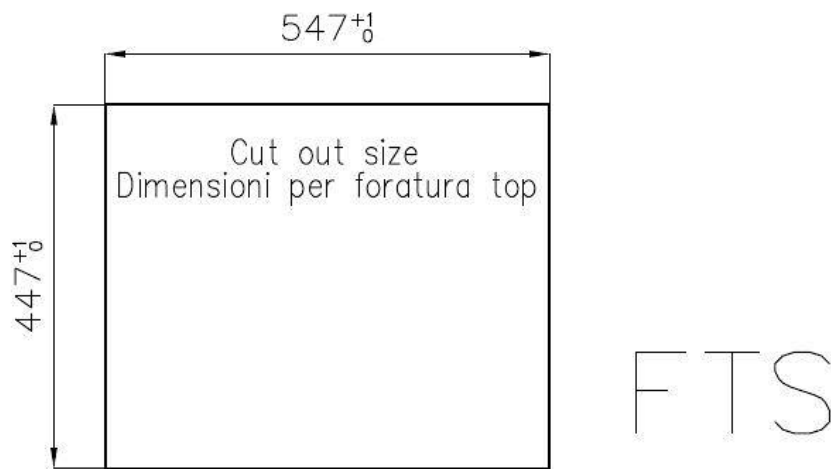

Drainer No

Width 56 cm

Bowl dimension 500x400mm

Number of bowls 1 bowl

Waste fitting 3,5" drain

FEATURES

Basket 3,5" waste fitting The drain is equipped with a large 3.5" drain, with the practical basket cap that prevents the discharge of solid parts.

High thickness 1mm thick steel. A significant thickness, which guarantees the maximum sturdiness and durability.

Perimetral overflow The overflow is always a security on the Foster sinks that prevents the overflow of water in case of oversights. The perimeter drain solution improves aesthetics thanks to its square and essential shape.

Squared bowls - 0/9 radius The square bowls of Foster have perfectly squared vertical edges, while those on the bottom have a small radius of 9 mm that facilitates cleaning operations.

TECHNICAL DATA

Lavello serie Quadra cod. 1215/050