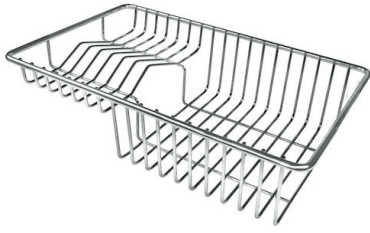

Double mixer hole The large tap counter is already fitted with a series of 2 tap holes. In the second hole it is possible to install the remote control of the automatic drain or, alternatively, a practical soap dispenser.

Small radius Bowls with squared shapes with a modern design and an increased capacity, for a minimal aesthetics connected with an extreme practicity.

TECHNICAL DATA

Lavello serie Master cod. 1252/05*

GALLERY

EQUIPMENT

Automatic waste fitting

OPTIONAL ACCESSORIES

Glass chopping board

HPDE Chopping board

HPDE Twin chopping board

Iroko-wood chopping board with stainless steel colander

Iroko-wood sliding chopping board

Stainless steel basket

Stainless steel plate rack

White bowl

Graters kit with ring-holder and food collection tray

Stainless steel perforated tray

WARNING:

The accessories 8159101, 8100303,8151000 are only usable in combination with 8644101