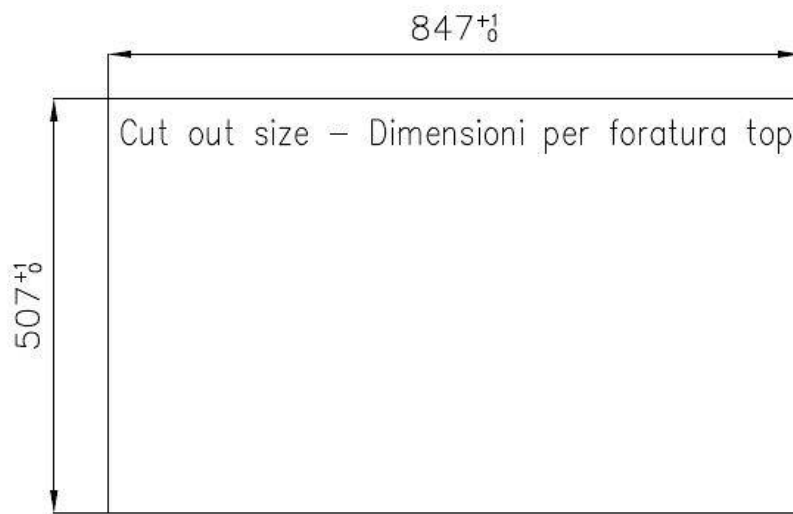

High thickness 1mm thick steel. A significant thickness, which guarantees the maximum sturdiness and durability.

Perimetral overflow The overflow is always a security on the Foster sinks that prevents the overflow of water in case of oversights. The perimeter drain solution improves aesthetics thanks to its square and essential shape.

Small radius Bowls with squared shapes with a modern design and an increased capacity, for a minimal aesthetics connected with an extreme practicity.

TECHNICAL DATA

Lavello serie Master cod. 1250/05*

GALLERY