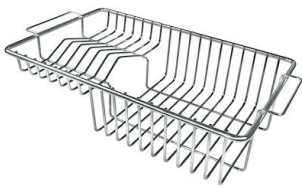

EQUIPMENT

Automatic waste fitting

OPTIONAL ACCESSORIES

Cestello inox

Glass chopping board

HPDE Chopping board

HPDE Twin chopping board

Iroko-wood chopping board with stainless steel colander

Iroko-wood sliding chopping board

Iroko-wood twin chopping board

Stainless steel colander

Stainless steel plate rack

Stainless steel plate rack

Stainless steel plate rack

White bowl

Graters kit with ring-holder and food collection tray