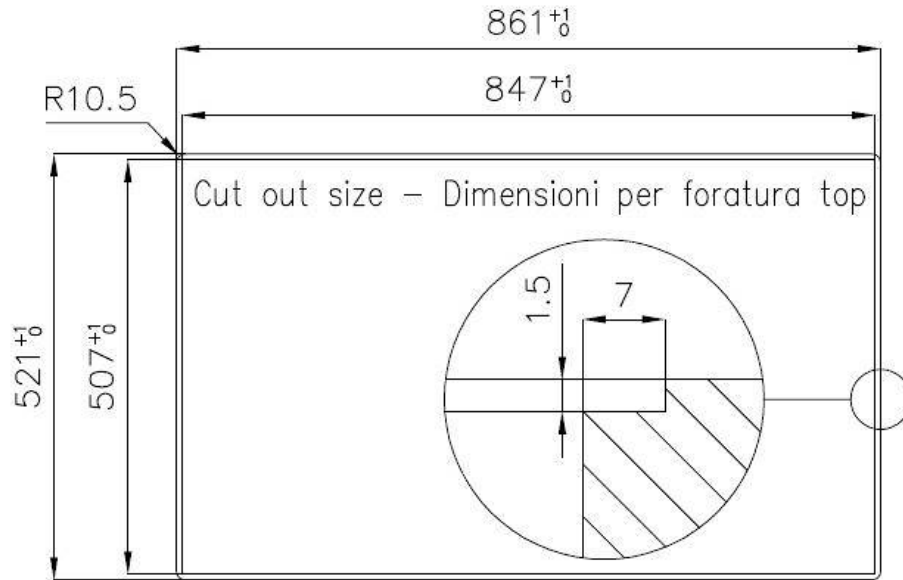

Small radius Bowls with squared shapes with a modern design and an increased capacity, for a minimal aesthetics connected with an extreme practicity.

TECHNICAL DATA

Lavello serie Master cod. 1250/05*

GALLERY