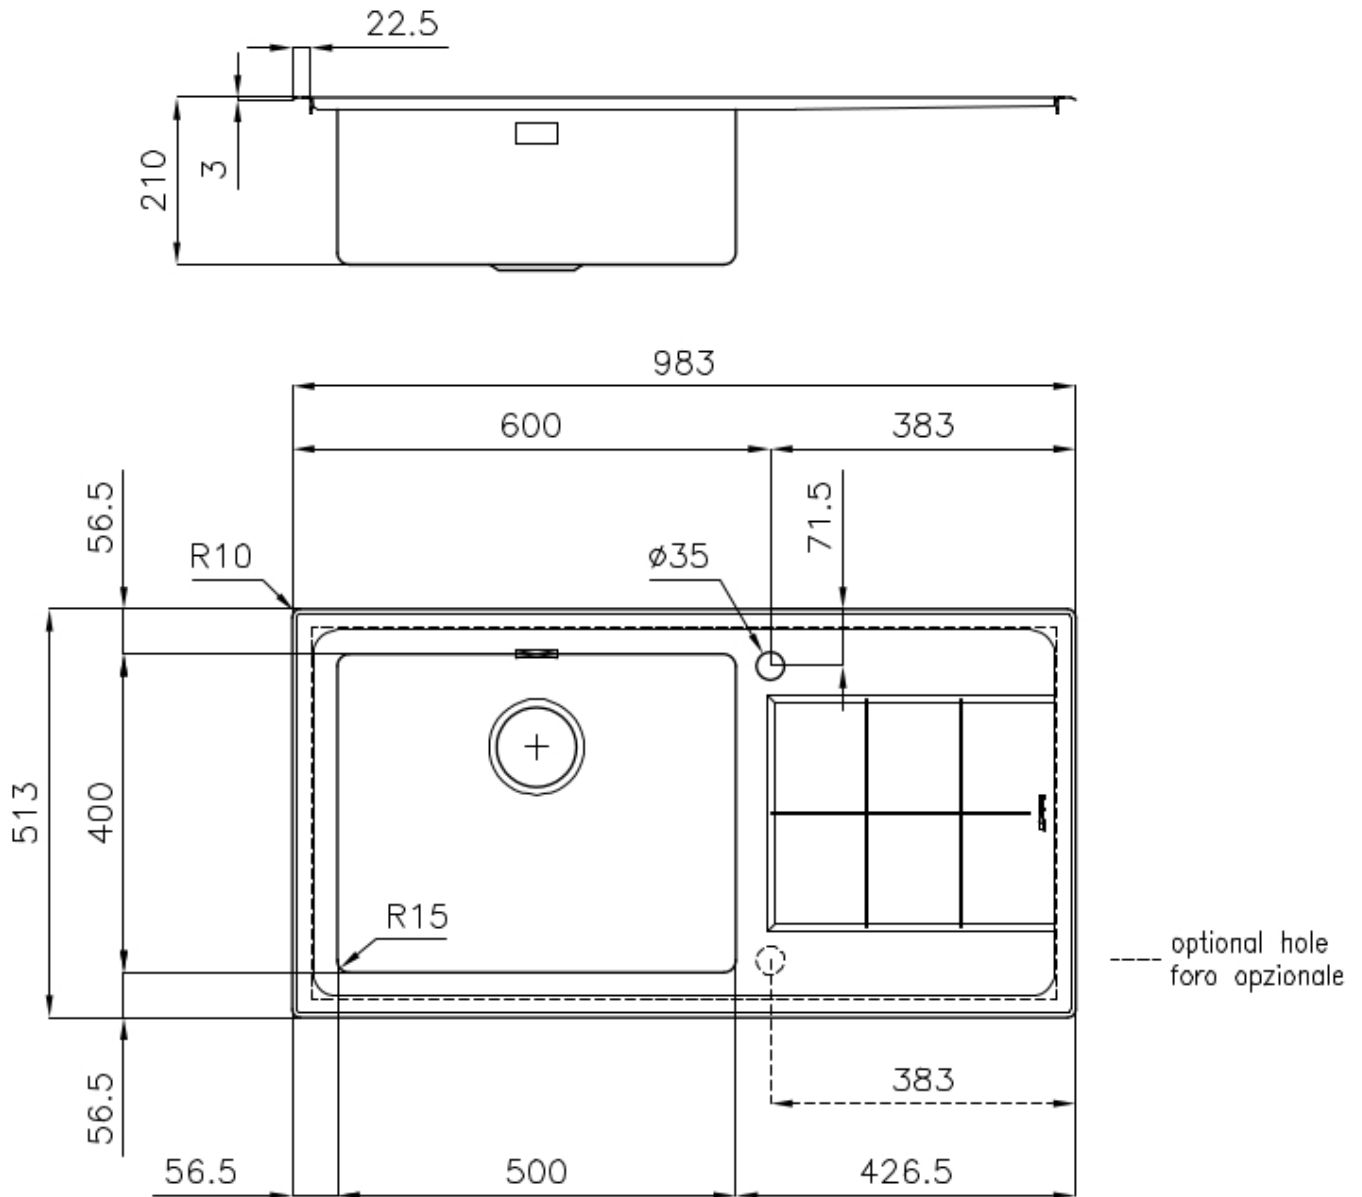

Sink KE

Bowl on the left

Kitchen Sinks

Code: 2263 052

DETAILS

Edge/Installation Type	Flat Edge
Finish	Foster brushed
Material	AISI 304 stainless steel
Texture	Foster brushed
Base	80 cm
Dimensions	983x513 mm
Standard fittings	Fixing hooks, gasket, drain, overflow and siphon, boxed packing
Mixer holes	1 standard hole - 2nd hole on request
Built-in hole	950x480 mm

Drainer Yes

Width 98 cm

Bowl dimension 500x400mm

Number of bowls 1 bowl

Waste fitting 3,5" drain

FEATURES

2nd / 3rd hole available The sink can be customized with the execution on request of additional holes, usable for double-hole mixers, for remote controlled drains or for the installation of soap dispensers. The positions are marked on the drawings with dotted line holes.

Basket 3,5" waste fitting The drain is equipped with a large 3.5" drain, with the practical basket cap that prevents the discharge of solid parts.

Deep bowls This bowls reach an important depth, over 20 cm, thanks to the advanced production technology, that can be offer great capiciency and praticity in all the washing operations.

Small radius Bowls with squared shapes with a modern design and an increased capacity, for a minimal aesthetics connected with an extreme praticity.

TECHNICAL DATA

OPTIONAL ACCESSORIES

Cestello inox
8612 000