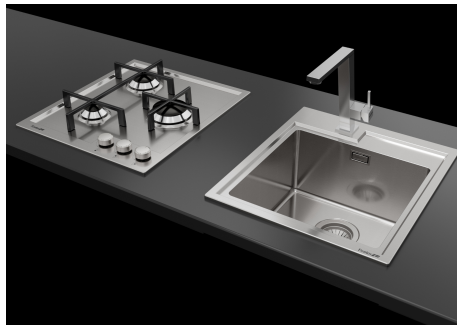

Sink Fortyfour

Kitchen Sinks

Code: 4151 050

DETAILS

Edge/Installation Type Standard (8 mm Edge)

Finish Foster brushed

Material AISI 304 stainless steel

Texture Brushed in line

Bowl dimension 365x350mm

Number of bowls 1 bowl

Waste fitting 3,5" drain

FEATURES

Deep bowls This bowls reach an important depth, over 20 cm, thanks to the advanced production technology, that can be offer great capiciency and practicity in all the washing operations.

High thickness 1mm thick steel. A significant thickness, which guarantees the maximum sturdiness and durability.

Perimetral overflow The overflow is always a security on the Foster sinks that prevents the overflow of water in case of oversights. The perimeter drain solution improves aesthetics thanks to its square and essential shape.

Small radius Bowls with squared shapes with a modern design and an increased capacity, for a minimal aesthetics connected with an extreme practicity.

TECHNICAL DATA

GALLERY

OPTIONAL ACCESSORIES

Iroko-wood chopping board