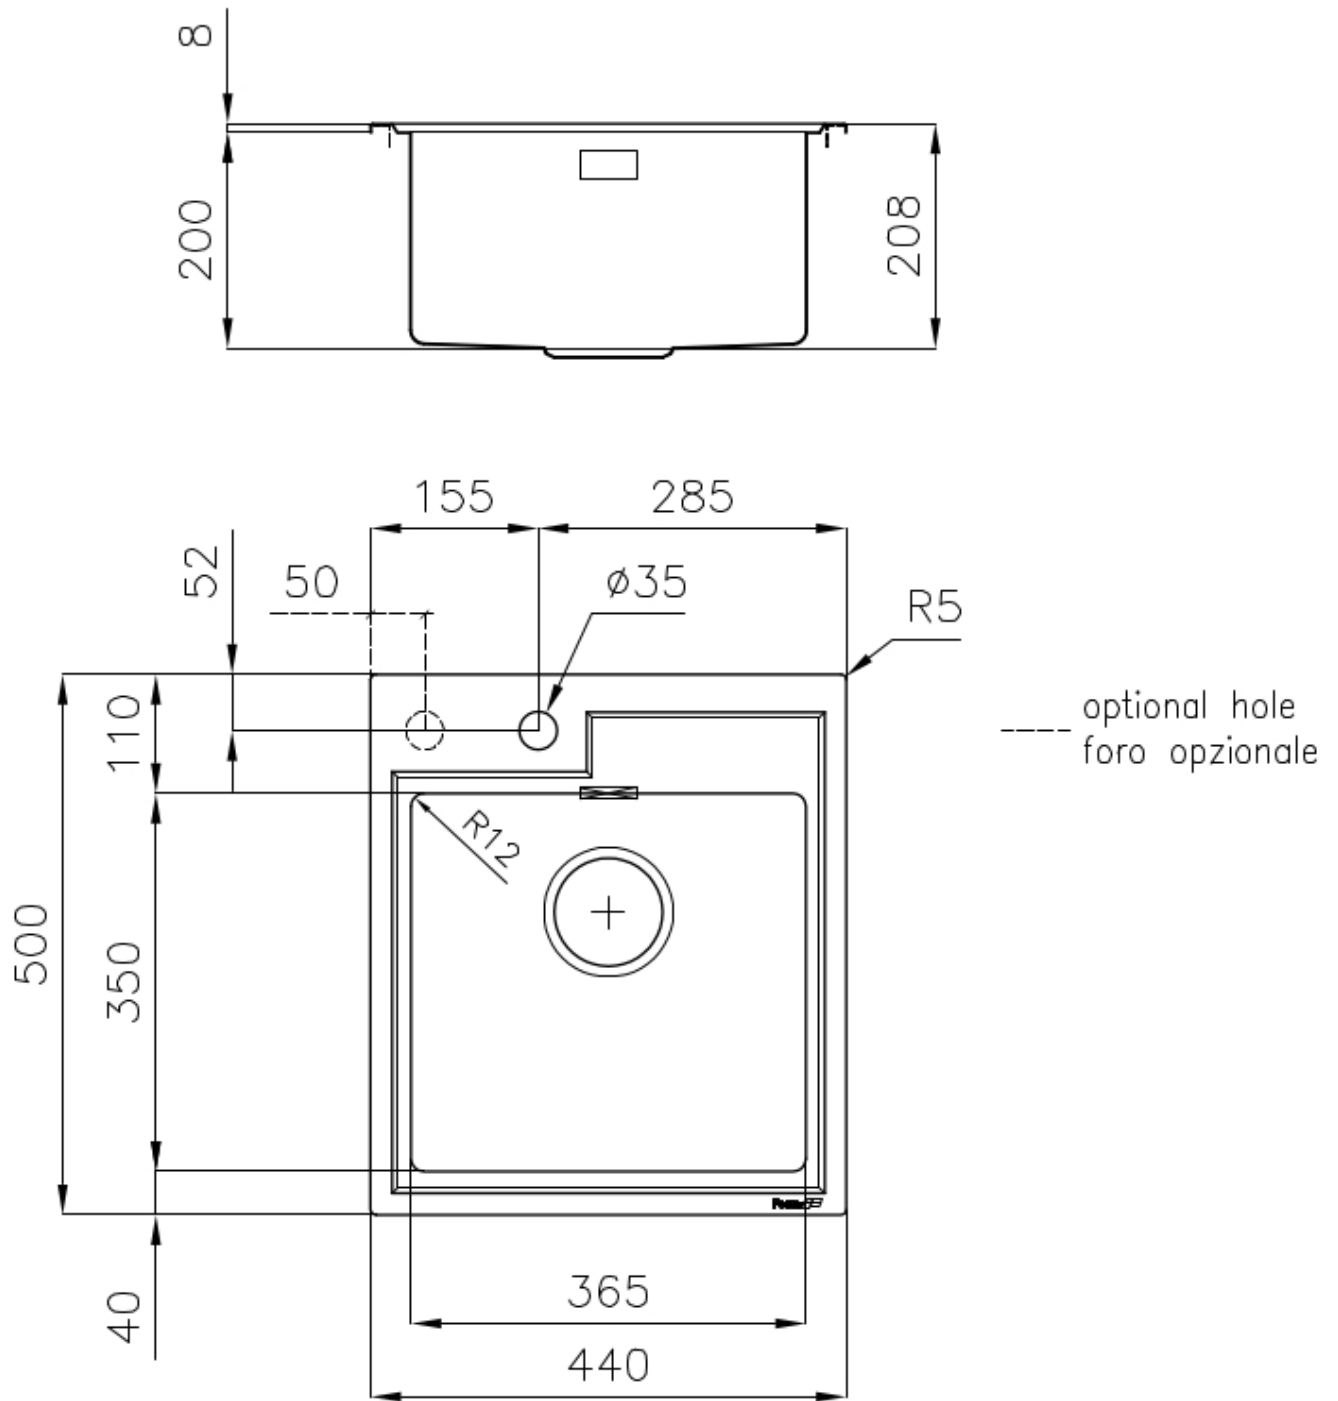

TECHNICAL DATA