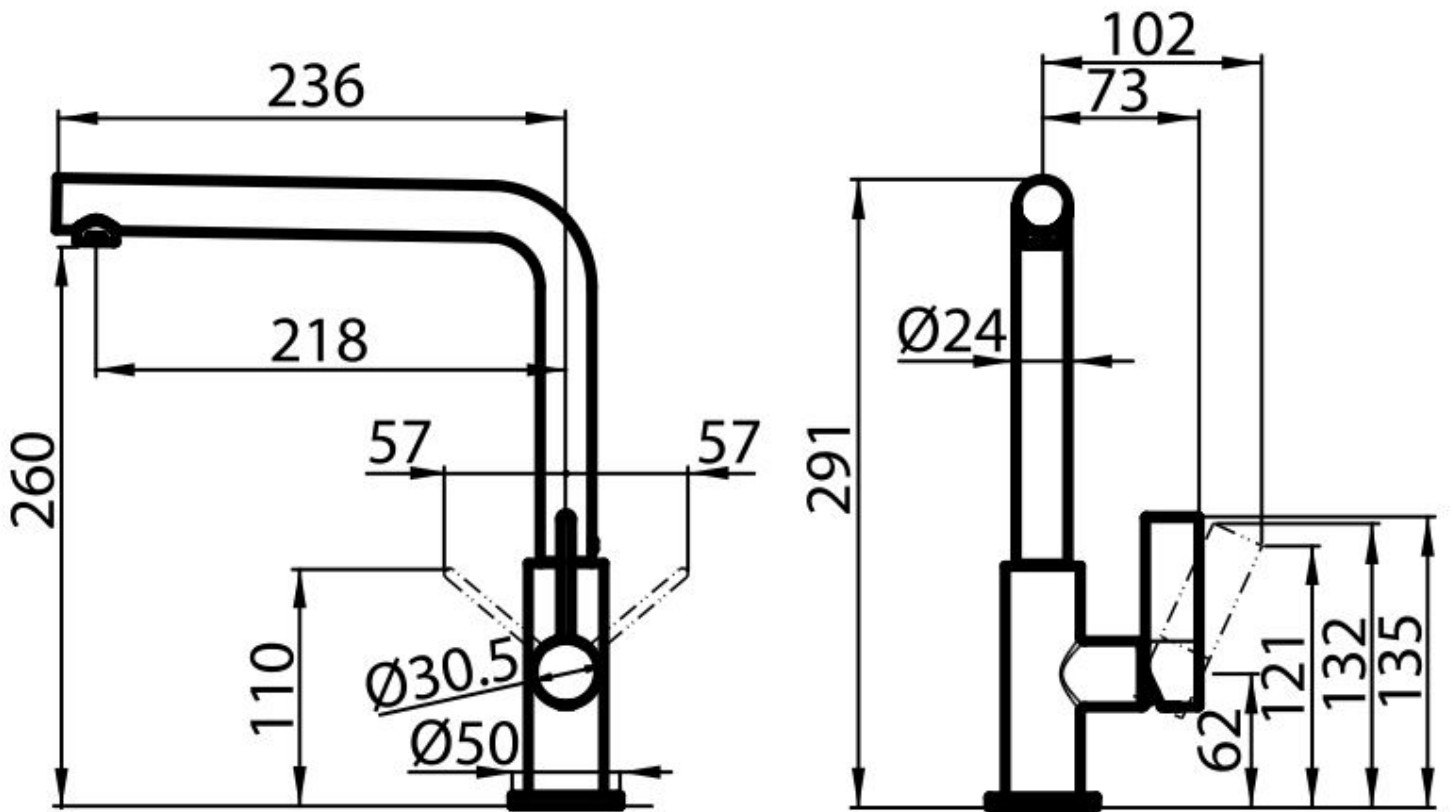

Mixer Tap Omega Plus Gold

Mixer Taps

Code: 8498 859

DETAILS

Mixer type Single lever mixer tap with rotating barrel and extractable shower head.

Coloring Gold

Finish PVD

Material Brass

Texture Chromed

Rotating angle 360°

Strengthening plate ø50mm

Cartridge With ceramic discs

Mixer hole ø35mm

Rear encumbrance 35mm

Max worktop thickness 40mm

FEATURES

Extractable head The head of the tap is extractable, in order to easily reach any area of the sink.

Strenghtening plate Foster's mixer taps are equipped with the strenghtening plate that offers perfect stability on any sink.

Rotating angle All the taps have a wide angle of rotation. Some models even permit a full 360° rotation.

TECHNICAL DATA

GALLERY