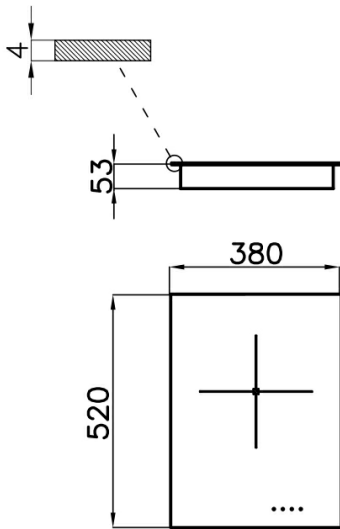

Induction Hob

S4000 Domino

Induction Hob 38 cm - Single zone - Vertical edge
- for flush-mount (FT) or over-mount (Q4)
installation

Code: 7321 240

Product Details

Materials/finishes	Black tempered glass
Edge/installation type	Vertical edge - for flush-mount (FT) or over-mount (Q4) installation
Cooking elements	Single zone
Command type	Touch Control
Power settings	9 power setting per zone plus Powerboost function
Dimension	380x520 mm
Cut out	Vedi scheda tecnica
Total power	3.000 W
Centre	Ø 250 mm-2.300 (3.000)* W
Equipment	1 x <i>Spacer for Domino elements 8320 000</i>

Cut out drawing

12-03-2019
09:05:35