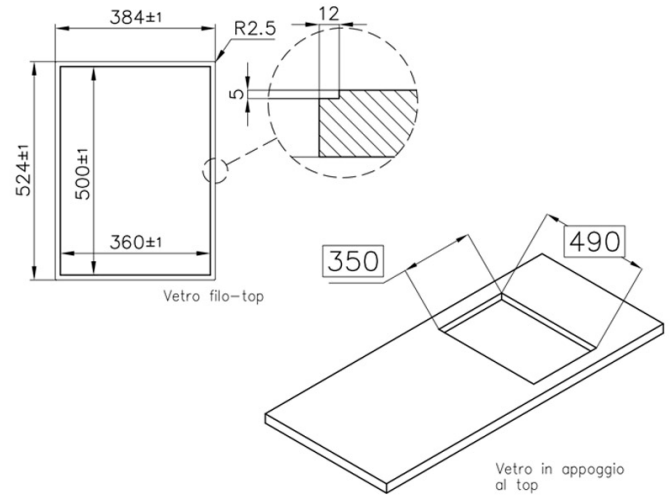

Induction Hob

S4000 Domino

Induction Hob 38 cm - Single zone - Vertical edge
- for flush-mount (FT) or over-mount (Q4)
installation

Code: 7321 240

Product Details

Materials/finishes	Black tempered glass
Edge/installation type	Vertical edge - for flush-mount (FT) or over-mount (Q4) installation
Cooking elements	Single zone
Command type	Touch Control
Power settings	9 power setting per zone plus Powerboost function
Dimension	380x520 mm
Cut out	Vedi scheda tecnica
Total power	3.000 W
Centre	Ø 250 mm-2.300 (3.000)* W
Equipment	1 x <i>Spacer for Domino elements 8320 000</i>

Cut out drawing

12-03-2019
09:05:35