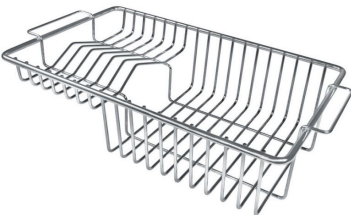

Glass chopping board 8631 300

Stainless steel plate rack 8100 154

White bowl 8153 100