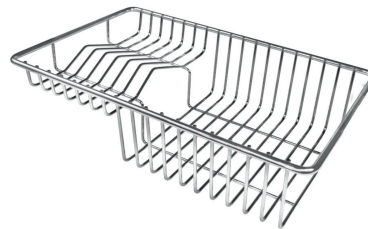

---

**Space waste fitting** The elegant SPACE steel cap closes the drain and leaves no visible residues collected in the basket below. Space also has a small footprint and allows the optimal use of the under-sink compartment.

## OPTIONAL ACCESSORIES

Cestello inox 8612 000

Glass chopping board 8631 300

HPDE Chopping board 8657 001

HPDE Twin chopping board 8644 101

Iroko-wood chopping board with stainless steel colander 8644 042

Iroko-wood sliding chopping board 8644 041

Iroko-wood twin chopping board 8644 004

Stainless steel colander 8154 000

Stainless steel plate rack 8100 154

Stainless steel plate rack 8100 201

Stainless steel plate rack 8100 303

White bowl 8153 100

Graters kit with ring-holder and food collection tray 8159 101