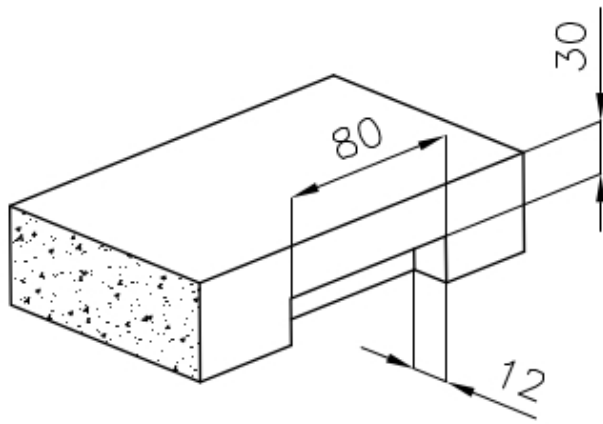

intaglio per il troppo-pieno
solo con top > 30 mm

recess for housing the over-flow
only for top > 30 mm