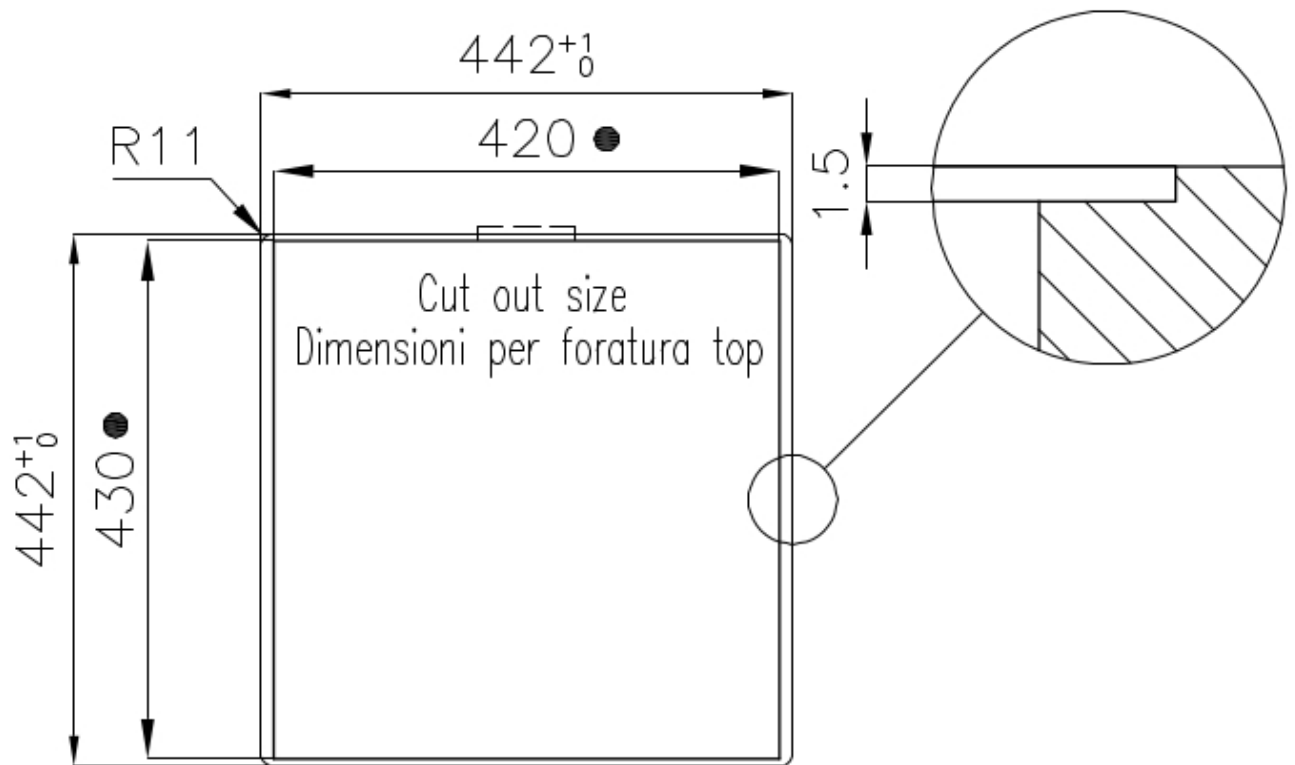

### DETAILS

Finish	Foster brushed
Material	AISI 304 stainless steel
Base	45 cm
Edge/Installation Type	Flush-mount   Top-mount
Dimensions	440x440 mm
Standard fittings	Fixing hooks, gasket, drain, overflow and siphon, boxed packing
Mixer holes	No standard holes
Built-in hole	View technical data sheet (for all Flush-mount / Top-mount models and Under-mount models)
Drainer	No

Width 44 cm

---

Bowl dimension 400x400mm

---

Number of bowls 1 bowl

---

Waste fitting Drain SPACE 3,5"

---

## TECHNICAL DATA

intaglio per il troppo-pieno  
solo con top > 30 mm

recess for housing the over-flow  
only for top > 30 mm

- Built-in cut out for FTS – Foratura per installazione FTS